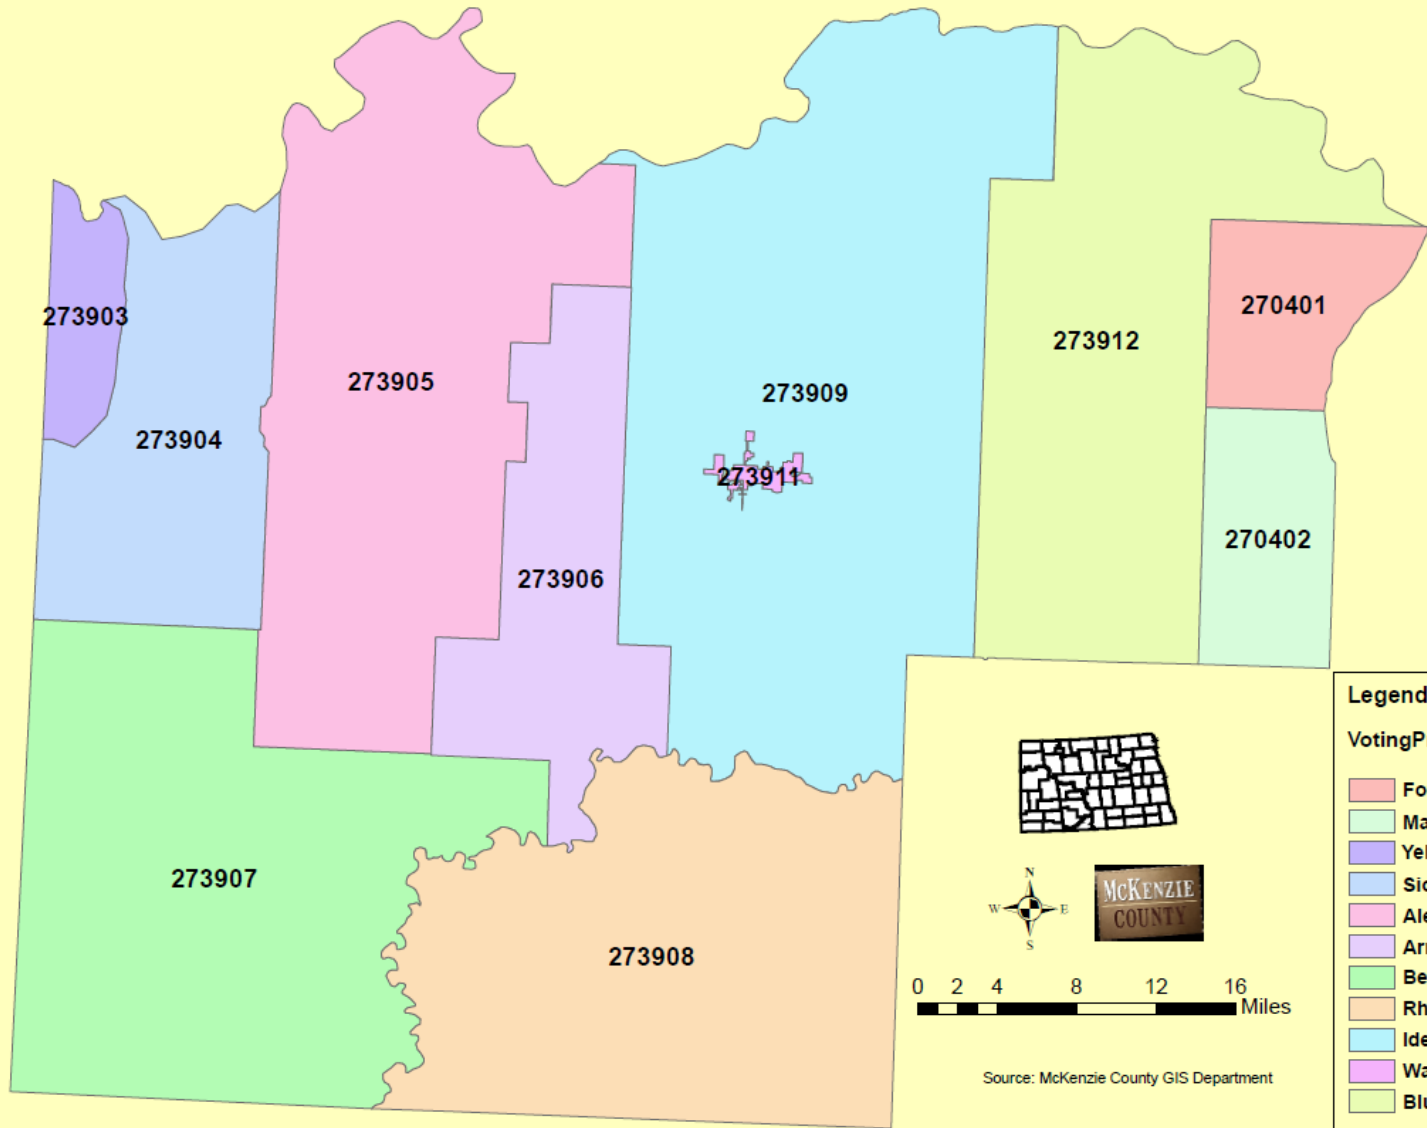

McKenzie County Precincts

Source: McKenzie County GIS Department

Legend

VotingPrecincts

- Four Bears
- Mandaree
- Yellowstone
- Sioux
- Alexander
- Arnegard
- Bennie Pierre
- Rhoades
- Ideal-Schafer
- Watford City
- Blue Buttes