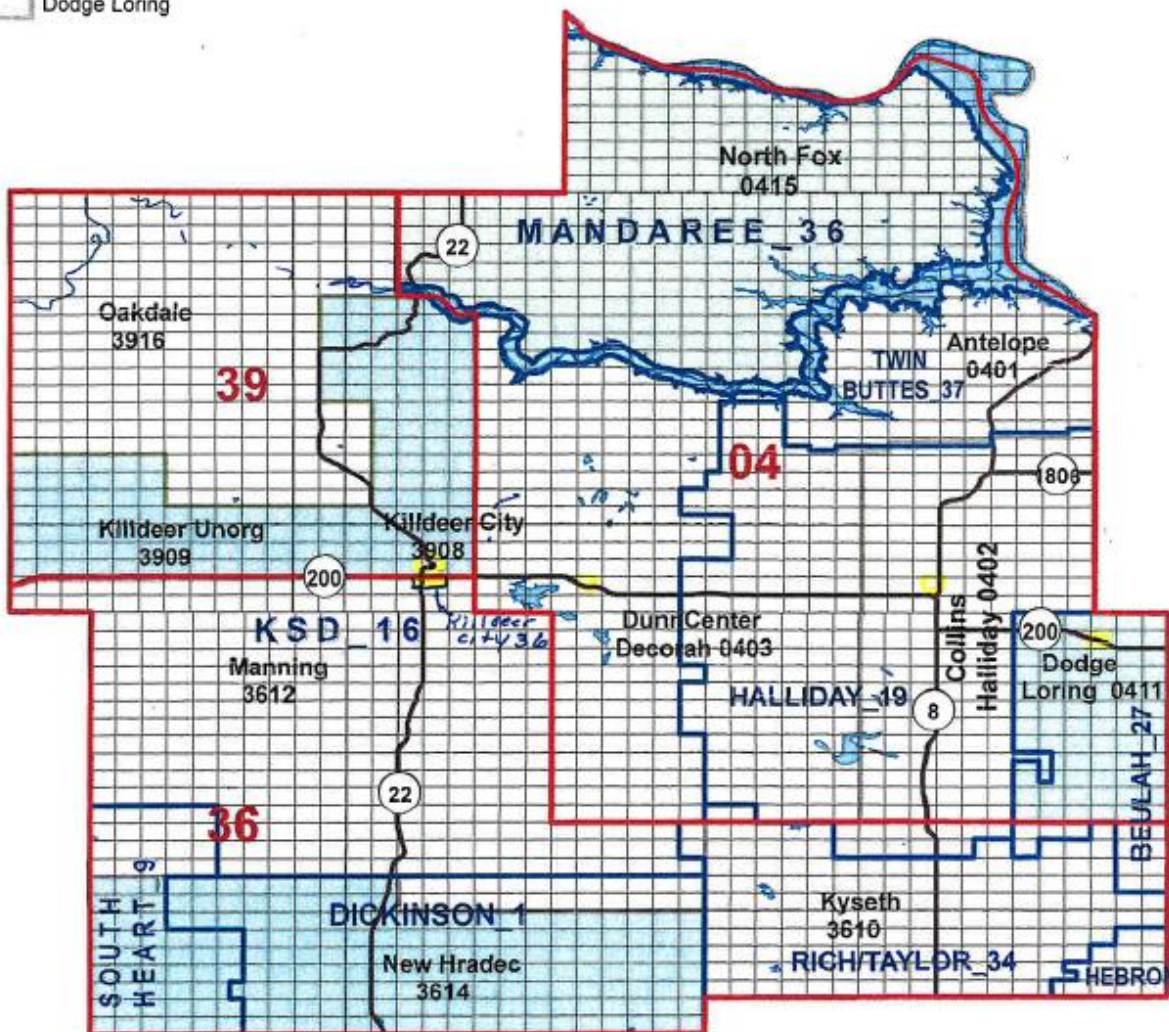

DUNN COUNTY

Legend

	2012_Districts		Dunn Center Decorah
	SD		Halliday Collins
	st-fed-roads-clip		Killdeer Unorganized
Precincts_Dunn			
	<all other values>		Kyseth
			Manning
Precint_Na			
	Antelope		New Hradec
	City of Killdeer		North Fox
	Dodge Loring		Oakdale

*Killdeer City is split into 2 Precincts
City 39 + City 36 (South of Hwy 200)*